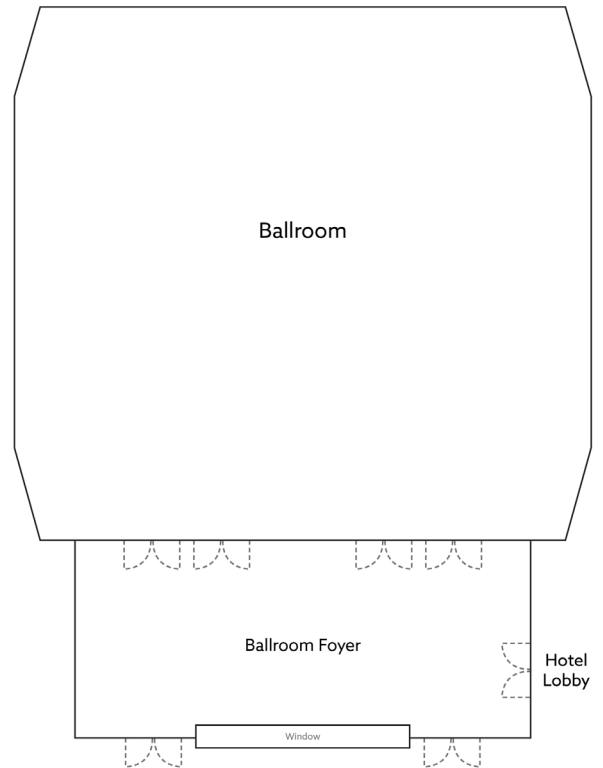

Room	Reception	Dining	Theatre
Tom Kidd Room	80	50 Rounds	50

Classroom	Boardroom	U-Shape	Hollow Square	Cabaret
30	24	24	24	30

FEATURES

Room	240V 13A Sockets	3 Phase Power	Internet	AV Equipment	AV Wall Controls
Tom Kidd Room	2 sockets and 2 data points	No	Yes	100" Wall Mounted TV	Yes

OLD COURSE HOTEL
ST ANDREWS
GOLF RESORT & SPA

A KOHLER EXPERIENCE

MEETINGS & EVENTS

DESTINATION ST ANDREWS

BALLROOM

MEASUREMENTS

Room	Area	Length	Width	Height
Ballroom	217 m ²	14.5 m	15 m	3.3 m

CAPACITIES

Room	Reception	Dining	Theatre
Ballroom	300	160 (Dinner only) 120 (Dinner dance)	200

Classroom	Boardroom	U-Shape	Hollow Square	Cabaret
120	60	60	60	84

FEATURES

Room	240V 13A Sockets	3 Phase Power	Internet	AV Equipment	AV Wall Controls
Ballroom	8 sockets and 2 data points	No	Yes	N/A - Not inbuilt but available on request	No

OLD COURSE HOTEL
ST ANDREWS
GOLF RESORT & SPA

A KOHLER EXPERIENCE

MEETINGS & EVENTS

DESTINATION ST ANDREWS

CONSERVATORY

MEASUREMENTS

Room	Area	Length	Width	Height
Conservatory	205.9 m ²	11.5 m	17.9 m	3.2 m

CAPACITIES