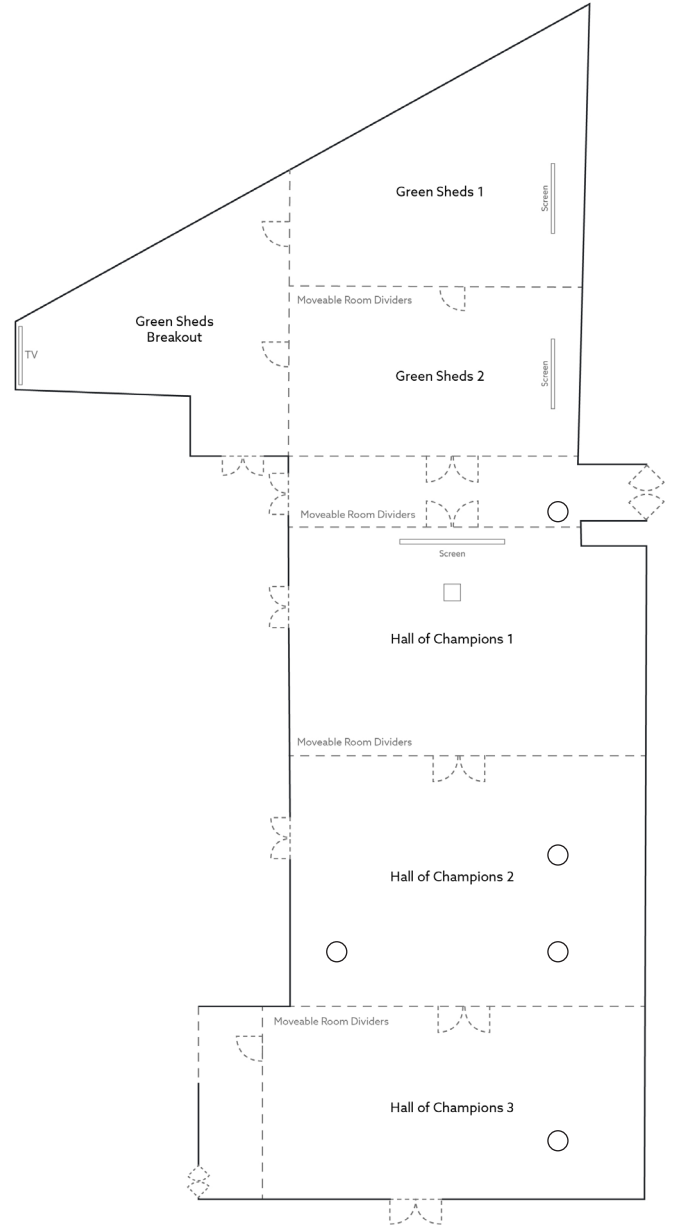

MEETINGS & EVENTS

DESTINATION ST ANDREWS

HALL OF CHAMPIONS & GREEN SHEDS

MEASUREMENTS

Room	Area	Length	Width	Height
Hall of Champions inc. Green Sheds	662 m ²	46.4 m	14.8 m	2.91/2.99 m
Hall of Champions 1	137.4 m ²	9.5 m	14.8 m	2.99 m
Hall of Champions 2	150.1 m ²	10.2 m	14.8 m	2.99 m
Hall of Champions 3	131.7 m ²	8.2 m	14.8 m	2.99 m
Hall of Champions 1 & 2	287.5 m ²	19.7 m	14.8 m	2.99 m
Hall of Champions 1, 2 & 3	419.2 m ²	27.9 m	14.8 m	2.99 m
Green Sheds Whole	264.4 m ²	12 m	23.5 m	2.91 m
Green Sheds Breakout	80.5 m ²	-	-	2.91 m
Green Sheds 1	99.3 m ²	8.2 m	12.2 m	2.91 m
Green Sheds 2	84.6 m ²	7.1 m	12 m	2.91 m

OLD COURSE HOTEL
ST ANDREWS
GOLF RESORT & SPA

A KOHLER EXPERIENCE

MEETINGS & EVENTS

DESTINATION ST ANDREWS

HALL OF CHAMPIONS & GREEN SHEDS

CAPACITIES

Room	Reception	Dining	Dining on Sprigs	Theatre	Classroom	Boardroom	U-Shape	Cabaret
Hall of Champions inc. Green Sheds	600	480 (Dinner only) 420 (Dinner dance)	500	600	350	N/A	120	250
Hall of Champions 1	-	-	-	120	40	36	33	60
Hall of Champions 2	-	-	-	120	40	36	33	60
Hall of Champions 3	-	-	-	100	40	36	36	48
Hall of Champions 1, 2 & 3	400	280 (Dinner only) 250 (Dinner dance)	-	400	100	48	60	192
Green Sheds Whole	250	100 (Dinner only) 80 (Dinner dance)	-	200	50	36	36	90
Green Sheds 1	-	80 (Dinner only) 40 (Dinner dance)	-	60	20	20	24	24
Green Sheds 2	-	70 (Dinner only) 30 (Dinner dance)	-	50	20	20	24	24