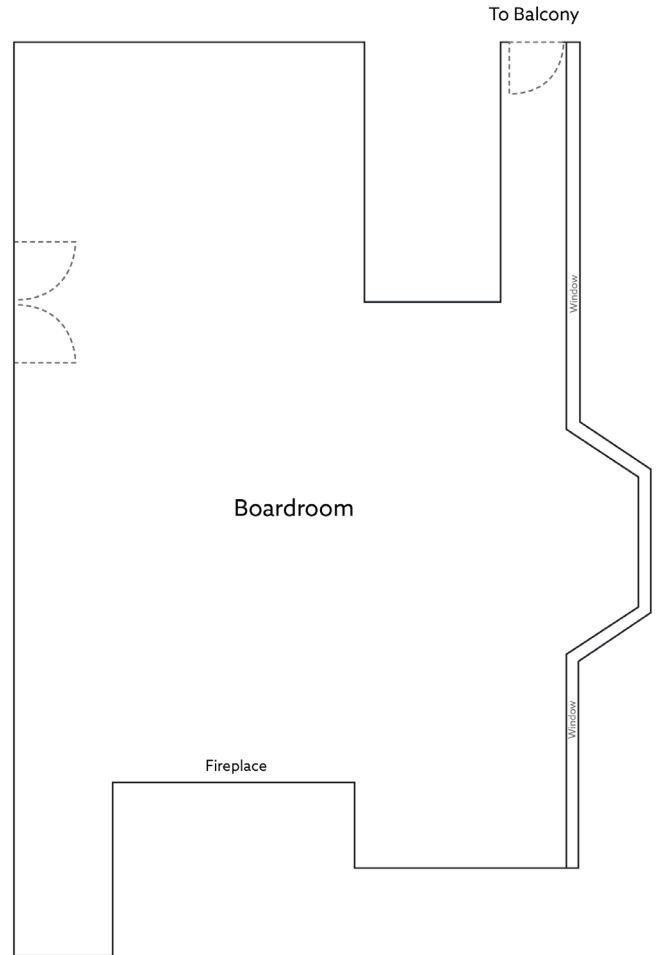

Room	Reception	Dining	Theatre
Ballroom	300	160 (Dinner only) 120 (Dinner dance)	200

Classroom	Boardroom	U-Shape	Hollow Square	Cabaret
120	60	60	60	84

FEATURES

Room	240V 13A Sockets	3 Phase Power	Internet	AV Equipment	AV Wall Controls
Ballroom	8 sockets and 2 data points	No	Yes	N/A - Not inbuilt but available on request	No

Room	Reception	Dining	Theatre	Boardroom	Cabaret
Conservatory	120	70 (Dinner only)	120	40	42

FEATURES

Room	240V 13A Sockets	3 Phase Power	Internet	AV Equipment	AV Wall Controls
Conservatory		No	Yes	N/A - Not inbuilt but available on request	No

OLD COURSE HOTEL
ST ANDREWS
GOLF RESORT & SPA

A KOHLER EXPERIENCE

MEETINGS & EVENTS

DESTINATION ST ANDREWS

BOARDROOM

MEASUREMENTS

Room	Area	Length	Width	Height
Boardroom	73 m ²	8.2 m	7.5 m	3.3 m

CAPACITIES

Room	Dining	Boardroom
Boardroom	16	16

FEATURES

Room	240V 13A Sockets	3 Phase Power
Boardroom	4 sockets and 1 data point	No

Internet	AV Equipment	AV Wall Controls
Yes	N/A - Not inbuilt but available on request	No