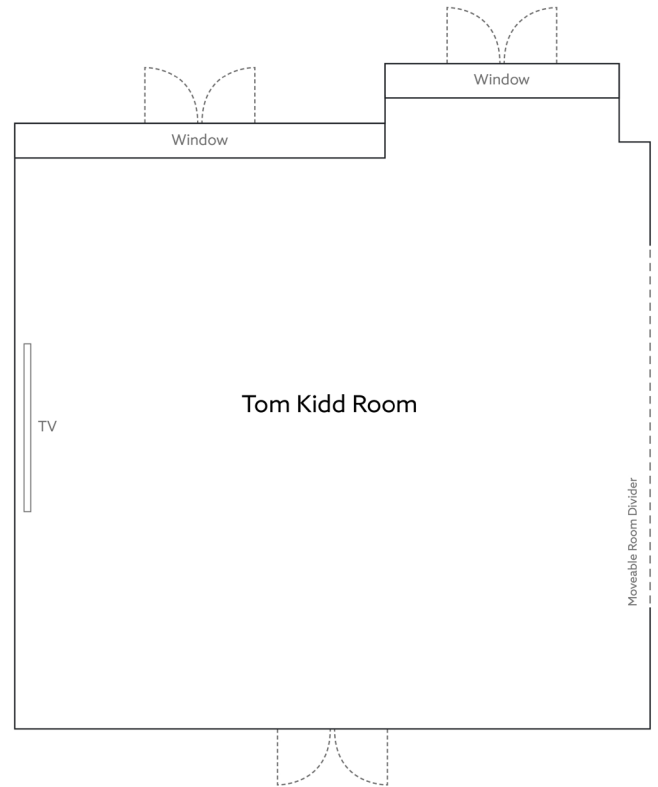

OLD COURSE HOTEL
ST ANDREWS
GOLF RESORT & SPA

A KOHLER EXPERIENCE

MEETINGS & EVENTS

DESTINATION ST ANDREWS

TOM KIDD ROOM

MEASUREMENTS

Room	Area	Length	Width	Height
Tom Kidd Room	78.6 m ²	8.2 m	9.1 m	3.39 m

CAPACITIES

Room	Reception	Dining	Theatre
Tom Kidd Room	80	50 Rounds	50

Classroom	Boardroom	U-Shape	Hollow Square	Cabaret
30	24	24	24	30

FEATURES

Room	240V 13A Sockets	3 Phase Power	Internet	AV Equipment	AV Wall Controls
Tom Kidd Room	2 sockets and 2 data points	No	Yes	100" Wall Mounted TV	Yes

Room	Reception	Dining	Theatre
Ballroom	300	160 (Dinner only) 120 (Dinner dance)	200

Classroom	Boardroom	U-Shape	Hollow Square	Cabaret
120	60	60	60	84

FEATURES

Room	240V 13A Sockets	3 Phase Power	Internet	AV Equipment	AV Wall Controls
Ballroom	8 sockets and 2 data points	No	Yes	N/A - Not inbuilt but available on request	No