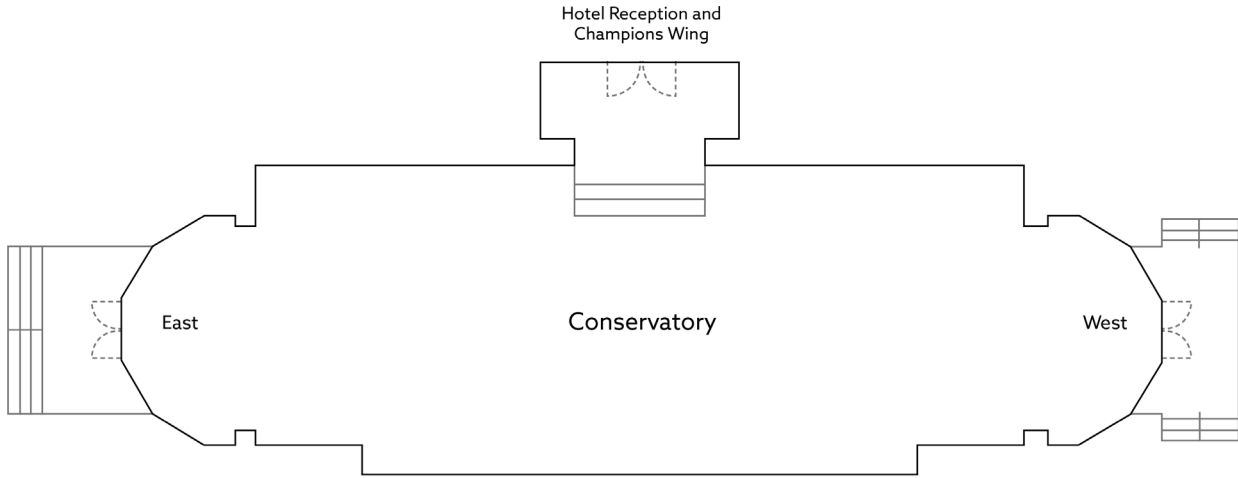

OLD COURSE HOTEL
ST ANDREWS
GOLF RESORT & SPA

A KOHLER EXPERIENCE

MEETINGS & EVENTS

DESTINATION ST ANDREWS

BALLROOM

MEASUREMENTS

Room	Area	Length	Width	Height
Ballroom	217 m ²	14.5 m	15 m	3.3 m

CAPACITIES

Room	Reception	Dining	Theatre
Ballroom	300	160 (Dinner only) 120 (Dinner dance)	200

Classroom	Boardroom	U-Shape	Hollow Square	Cabaret
120	60	60	60	84

FEATURES

Room	240V 13A Sockets	3 Phase Power	Internet	AV Equipment	AV Wall Controls
Ballroom	8 sockets and 2 data points	No	Yes	N/A - Not inbuilt but available on request	No

OLD COURSE HOTEL
ST ANDREWS
GOLF RESORT & SPA

A KOHLER EXPERIENCE

MEETINGS & EVENTS

DESTINATION ST ANDREWS

CONSERVATORY

MEASUREMENTS

Room	Area	Length	Width	Height
Conservatory	205.9 m ²	11.5 m	17.9 m	3.2 m

CAPACITIES

OLD COURSE HOTEL
ST ANDREWS
GOLF RESORT & SPA

A KOHLER EXPERIENCE

MEETINGS & EVENTS

DESTINATION ST ANDREWS

BOARDROOM

MEASUREMENTS

Room	Area	Length	Width	Height
Boardroom	73 m ²	8.2 m	7.5 m	3.3 m

CAPACITIES